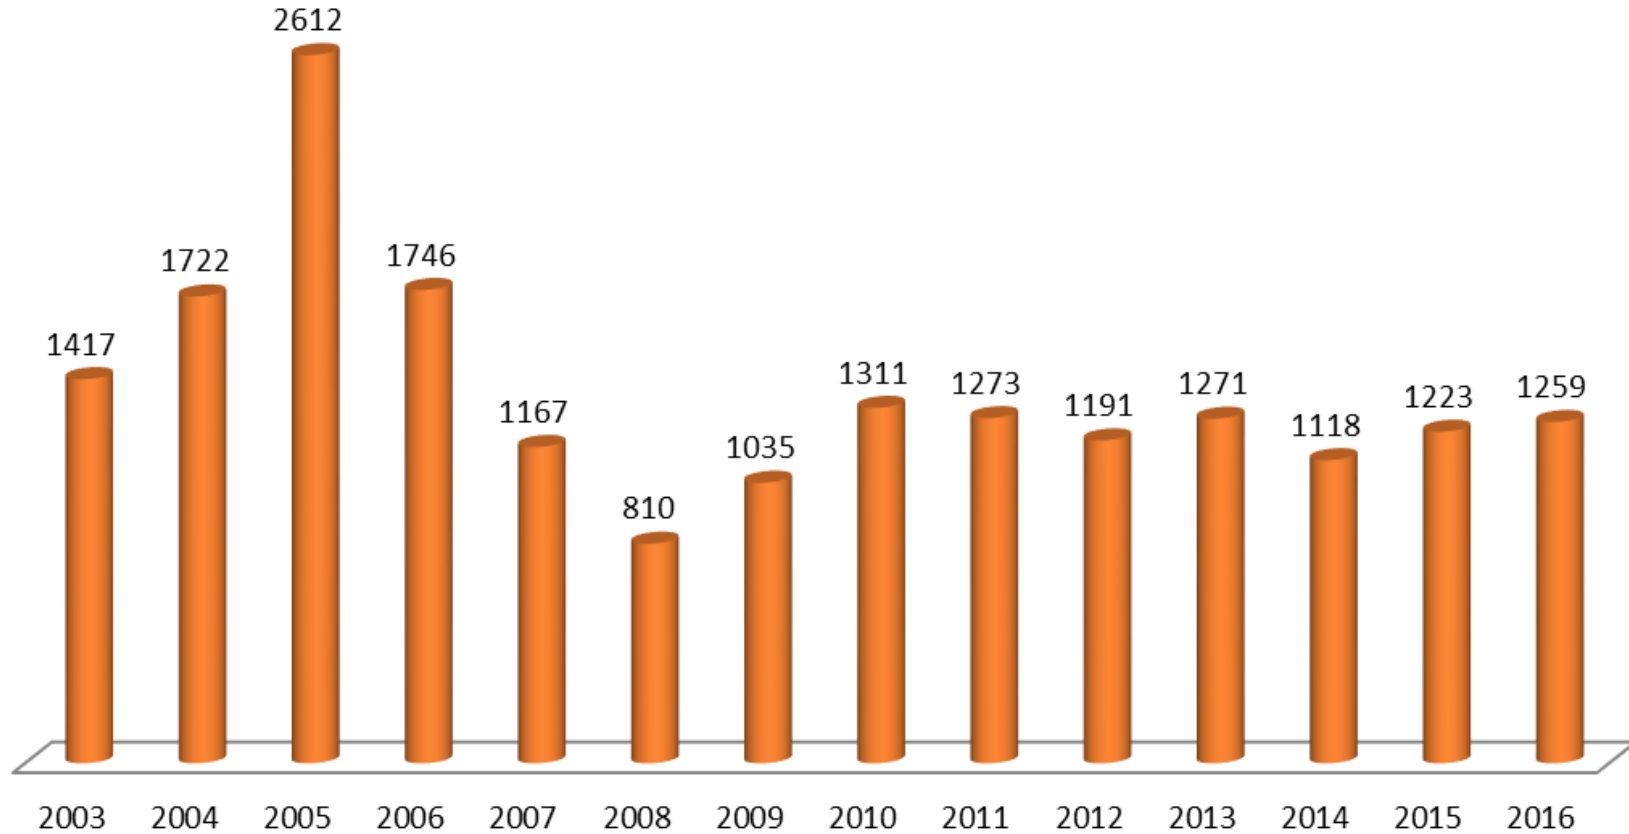

Closed Oceanfront Condo Sales by Year

■ sales

Gene Carter, CDPE
GeneCarter@BeachProTeam.com

Grand Strand Real Estate Sales

1-800-872-4488

www.MyrtleBeachAdvantage.com

This document expresses the opinion of Gene Carter, CDPE. Specific property information is deemed reliable but is not guaranteed.